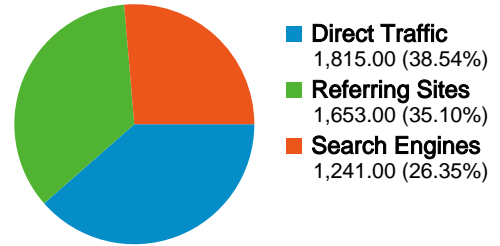

Depth of Visit	
Depth of Visit	Visits
1 pages	 28.90%
2 pages	 11.57%
3 pages	 7.22%
4 pages	 6.41%
5 pages	 5.01%
6 pages	 4.42%
7 pages	 3.04%
8 pages	 2.63%
9 pages	 2.57%
10 pages	 1.95%
11 pages	 1.91%
12 pages	 1.64%
13 pages	 1.10%
14 pages	 1.38%
15 pages	 0.96%
16 pages	 1.17%
17 pages	 0.98%
18 pages	 0.91%
19 pages	 0.68%
20+ pages	 15.54%

**2,622 people visited this site**

**4,709** Visits

**2,622** Absolute Unique Visitors

**53,395** Pageviews

**11.34** Average Pageviews

**00:05:24** Time on Site

**28.90%** Bounce Rate

**44.83%** New Visits

All traffic sources sent a total of 4,709 visits

-  **38.54%** Direct Traffic
-  **35.10%** Referring Sites
-  **26.35%** Search Engines

## Most people visited: 1 pages

Depth of Visit	Visits	Percentage of all visitors
1 pages	1,361.00	 28.90%
2 pages	545.00	 11.57%
3 pages	340.00	 7.22%
4 pages	302.00	 6.41%
5 pages	236.00	 5.01%
6 pages	208.00	 4.42%
7 pages	143.00	 3.04%
8 pages	124.00	 2.63%
9 pages	121.00	 2.57%
10 pages	92.00	 1.95%
11 pages	90.00	 1.91%
12 pages	77.00	 1.64%
13 pages	52.00	 1.10%
14 pages	65.00	 1.38%
15 pages	45.00	 0.96%
16 pages	55.00	 1.17%
17 pages	46.00	 0.98%
18 pages	43.00	 0.91%
19 pages	32.00	 0.68%
20+ pages	732.00	 15.54%