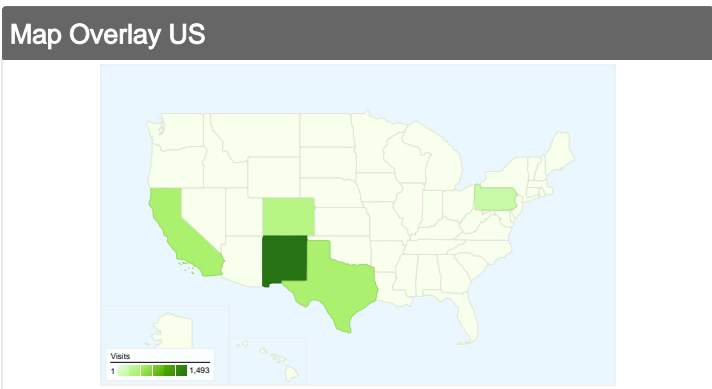

Referring Sites		
Source	Visits	% visits
surveymonkey.com	381	23.05%
kimwigginsart.com	352	21.29%
me.com	74	4.48%
santafegalleries.net	62	3.75%
maildogmanager.com	59	3.57%

AdWords Campaigns		
Campaign	Visits	% visits
Campaign #1	208	99.52%
(not set)	1	0.48%

New vs. Returning		
Visitor Type	Visits	% visits
Returning Visitor	2,597	55.15%
New Visitor	2,112	44.85%

Search Engines		
Source	Visits	% visits
google	1,019	82.11%
yahoo	80	6.45%
msn	54	4.35%
aol	43	3.46%
live	18	1.45%

Browsers		
Browser	Visits	% visits
Internet Explorer	3,243	68.87%
Firefox	743	15.78%
Safari	626	13.29%
Mozilla Compatible Agent	34	0.72%
Mozilla	22	0.47%

Top Content		
Page	Pageviews	% visits
/artists.php	6,901	12.92%
/	4,037	7.56%
/exhibition.php	1,888	3.54%
/searchresults.php?artistId=369	1,356	2.54%
/searchresults.php?artistId=372	1,117	2.09%