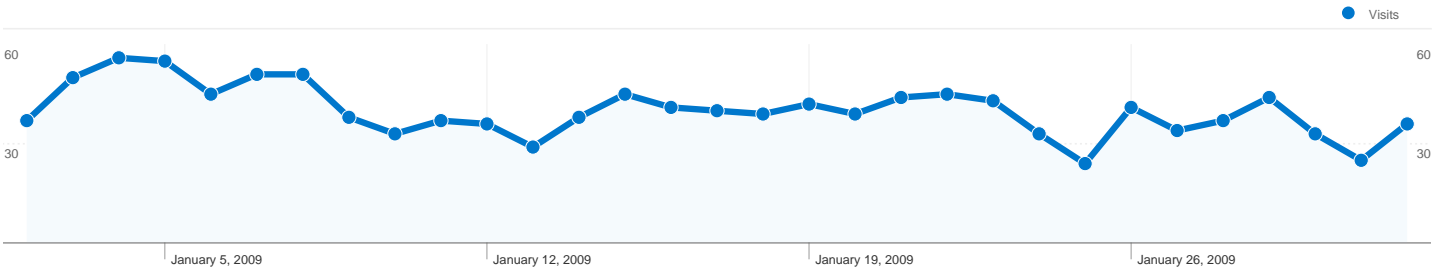

Search sent 1,241 total visits via 11 sources

Site Usage

Visits 1,241 % of Site Total: 26.35%	Pages/Visit 15.04 Site Avg: 11.34 (32.60%)	Avg. Time on Site 00:03:17 Site Avg: 00:05:24 (-39.16%)	% New Visits 60.68% Site Avg: 44.83% (35.35%)	Bounce Rate 8.86% Site Avg: 28.90% (-69.33%)	
Source	Visits	Pages/Visit	Avg. Time on Site	% New Visits	Bounce Rate
google	1,019	13.27	00:02:48	62.71%	8.15%
yahoo	80	21.34	00:04:58	70.00%	13.75%
msn	54	31.63	00:06:37	31.48%	9.26%
aol	43	13.21	00:05:37	37.21%	6.98%
live	18	21.00	00:04:13	77.78%	16.67%
cnn	10	30.80	00:06:44	0.00%	10.00%
search	9	20.33	00:04:33	66.67%	22.22%
ask	4	37.00	00:04:08	50.00%	0.00%
altavista	2	2.00	00:01:30	50.00%	50.00%
baidu	1	1.00	00:00:00	100.00%	100.00%

1 - 10 of 11