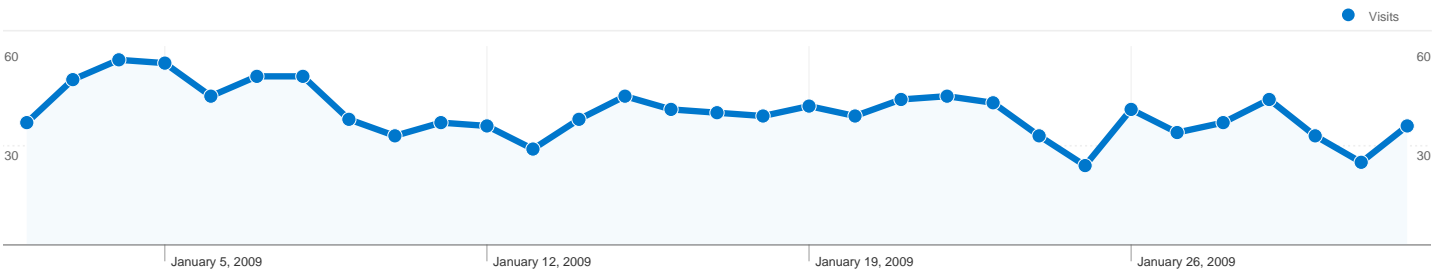

Search sent 1,241 total visits via 298 keywords

Site Usage

Visits 1,241 % of Site Total: 26.35%	Pages/Visit 15.04 Site Avg: 11.34 (32.60%)	Avg. Time on Site 00:03:17 Site Avg: 00:05:24 (-39.16%)	% New Visits 60.68% Site Avg: 44.83% (35.35%)	Bounce Rate 8.86% Site Avg: 28.90% (-69.33%)	
Keyword	Visits	Pages/Visit	Avg. Time on Site	% New Visits	Bounce Rate
manitou galleries	222	13.58	00:02:47	44.14%	7.21%
manitou gallery	109	16.09	00:03:12	54.13%	10.09%
(content targeting)	104	7.06	00:01:18	96.15%	4.81%
manitou gallery in santa fe	101	12.67	00:03:27	11.88%	0.99%
manitou gallery santa fe	45	20.42	00:05:24	62.22%	4.44%
manitou galleries santa fe	39	22.95	00:05:25	71.79%	10.26%
santa fe art galleries	33	11.67	00:02:19	84.85%	18.18%
manitougalleries.com	28	26.57	00:05:17	57.14%	7.14%
manitougalleries	23	14.48	00:07:33	26.09%	4.35%
leigh gusterson	18	51.61	00:08:56	0.00%	0.00%

1 - 10 of 298