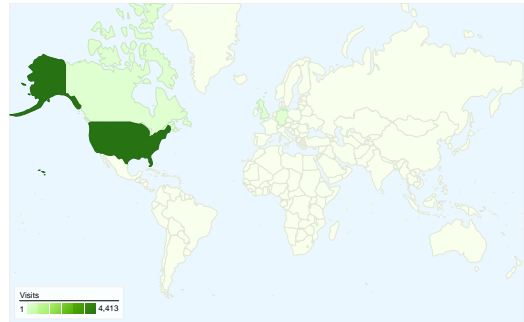

Map Overlay world