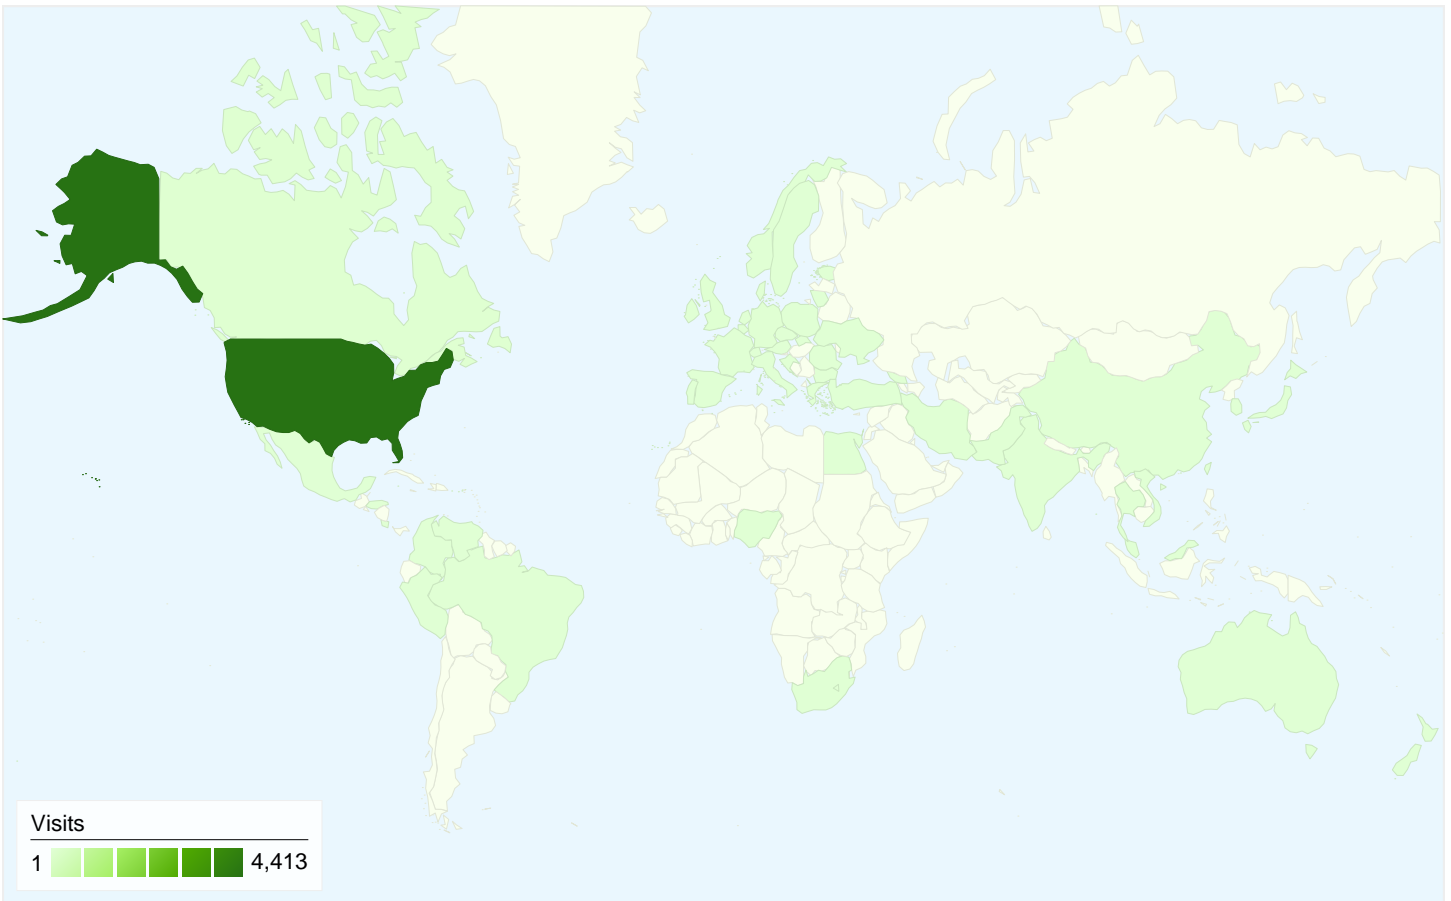

**2,622 people visited this site**

**4,709** Visits

**2,622** Absolute Unique Visitors

**53,395** Pageviews

**11.34** Average Pageviews

**00:05:24** Time on Site

**28.90%** Bounce Rate

**44.83%** New Visits

All traffic sources sent a total of 4,709 visits

-  **38.54%** Direct Traffic
-  **35.10%** Referring Sites
-  **26.35%** Search Engines

## 4,709 visits came from 58 countries/territories

## 4,709 visits from 2 visitor types