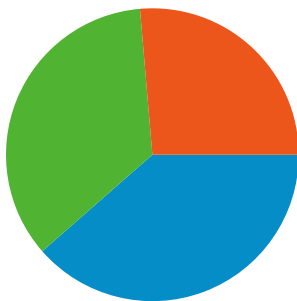

Traffic Sources Overview

- **Direct Traffic**
  1,815.00 (38.54%)
- **Referring Sites**
  1,653.00 (35.10%)
- **Search Engines**
  1,241.00 (26.35%)

Keywords

Keyword	Visits	% visits
manitou galleries	222	17.89%
manitou gallery	109	8.78%
(content targeting)	104	8.38%
manitou gallery in santa fe	101	8.14%
manitou gallery santa fe	45	3.63%