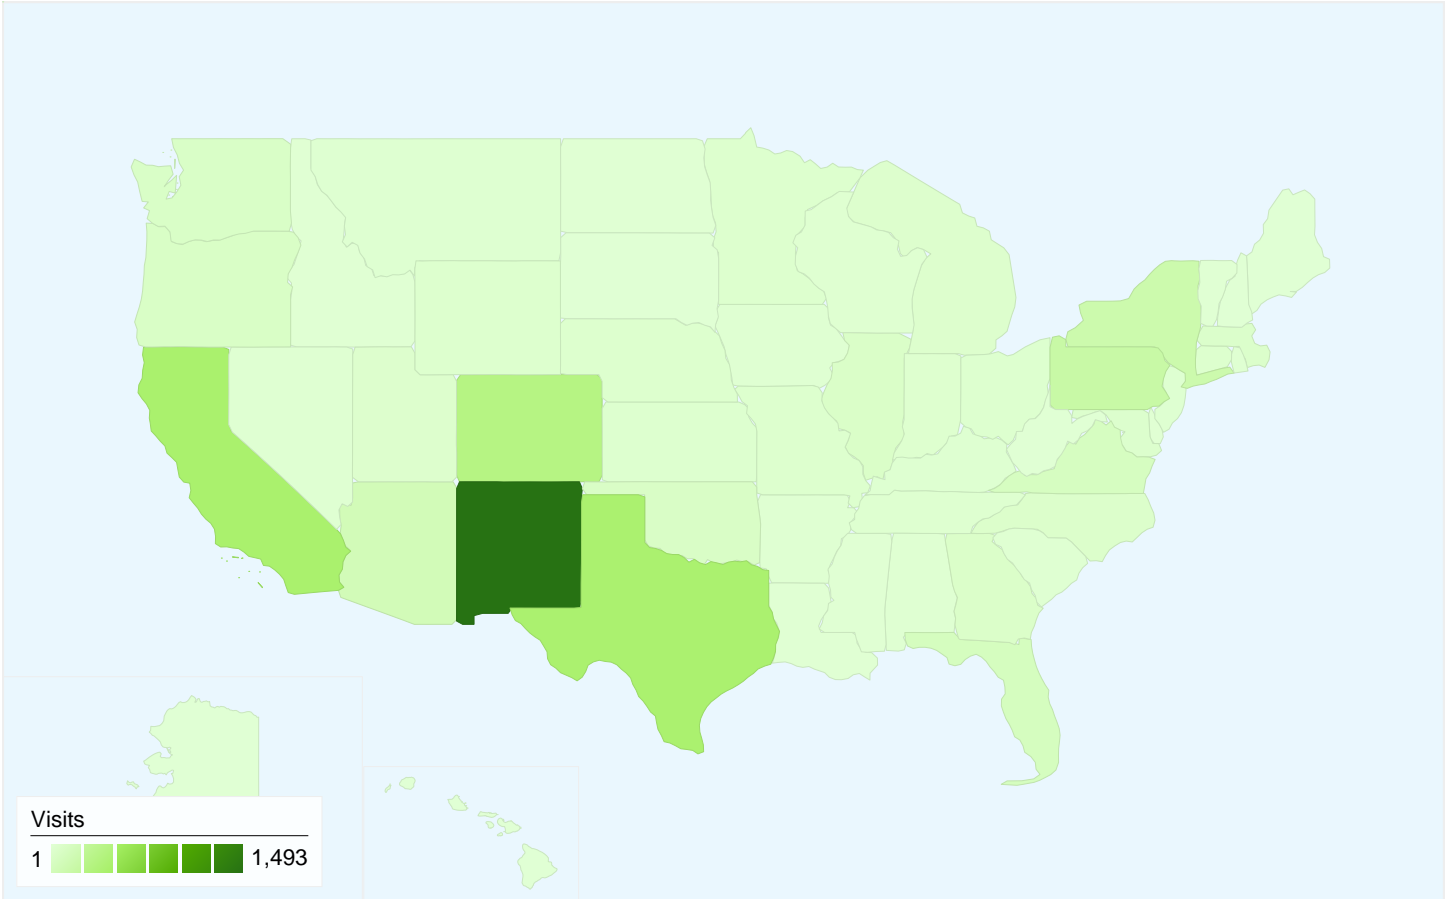

This country/territory sent 4,413 visits via 52 regions

Site Usage

Region	Visits	Pages/Visit	Avg. Time on Site	% New Visits	Bounce Rate
Visits 4,413 % of Site Total: 93.71%	Pages/Visit 10.86 Site Avg: 11.34 (-4.23%)	Avg. Time on Site 00:05:26 Site Avg: 00:05:24 (0.60%)	% New Visits 42.44% Site Avg: 44.83% (-5.32%)	Bounce Rate 29.32% Site Avg: 28.90% (1.45%)	
New Mexico	1,493	6.85	00:03:12	18.42%	47.15%
California	458	16.16	00:03:13	55.90%	20.31%
Texas	449	13.01	00:03:09	51.45%	12.92%
Colorado	359	8.90	00:02:49	40.39%	14.76%
Pennsylvania	205	4.38	00:00:37	15.12%	78.05%
New York	173	13.23	00:02:46	60.12%	19.65%
Arizona	126	13.91	00:02:46	52.38%	14.29%
Florida	94	12.22	00:02:25	72.34%	11.70%
Virginia	86	14.92	00:02:48	53.49%	12.79%